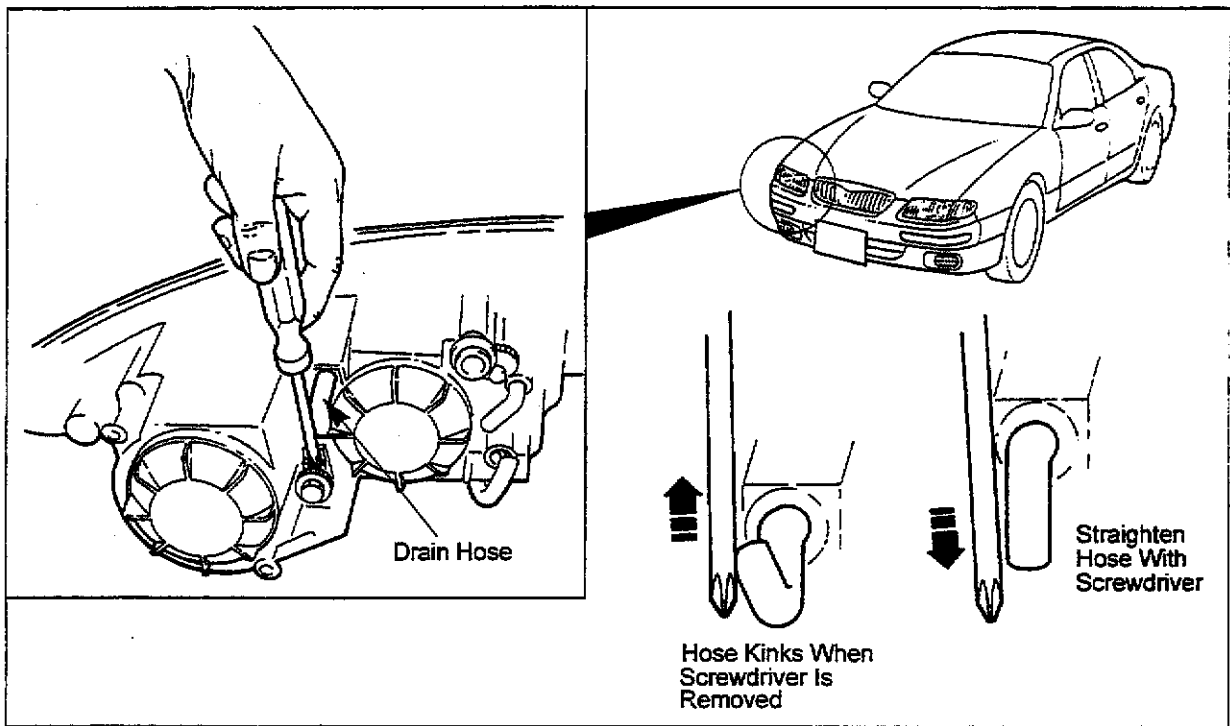

Service Bulletin

Mazda Motor of America, Inc.
7755 Irvine Center Drive
Irvine, California 92718
Telephone (714) 727-1990

Category T	Applicable Model/s 1995-96 Millenia	Subject HEADLIGHT AIMING SERVICE POINT	Bulletin No. 001/96 Issued 01/23/96 Revised

APPLICABLE MODELS/VINS

All 1995-96 Millenia model vehicles.

DESCRIPTION

After adjusting the headlight aim, confirm that the drain tube is not kinked. These tubes are located around the headlight adjustment screws and may become kinked when the screwdriver is removed.

Service Managers should place a copy of this bulletin in the beginning of section T in the workshop manual.

IMPORTANT: Service and Parts Managers should read this bulletin carefully, sign and convey all information to those concerned.

Signature _____

Service Manager

Signature _____

Parts Manager

060017